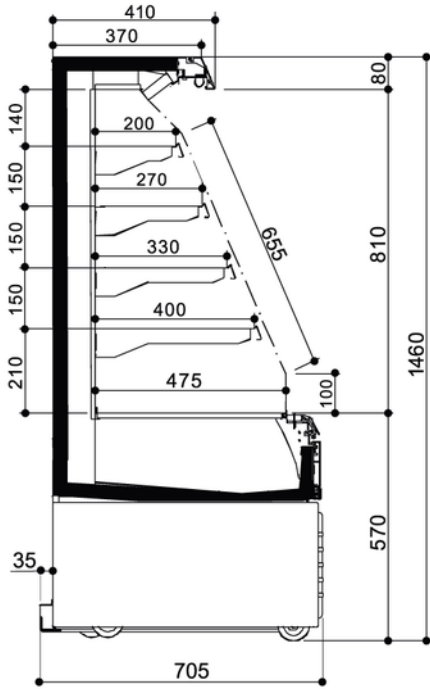

### Technical features

OPERA SV GREEN			
OPERA SV GREEN	700	937	1250
	•	•	•
Display area m2	0.80	1.01	1.44
Loading area m2	0.49	0.66	0.88
End thickness mm	30.00		
Net storage capacity dm3	190.00	254.00	339.00
Length mm	760x1460x705	997x1460x705	1310x1460x705
Height mm			
Depth mm			